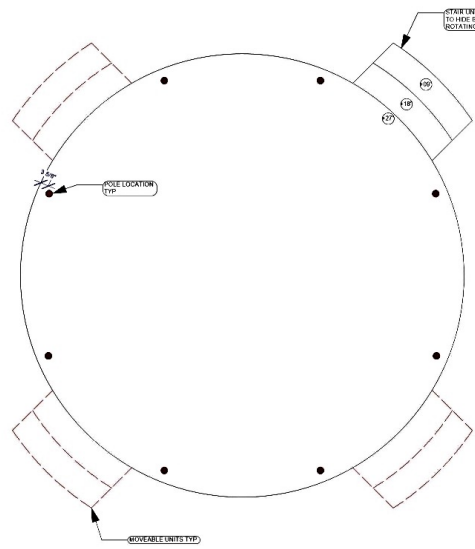

Rotating Platform

- Platform rotated by actors during the action of the show.
- Decorative posts used to assist actors in rotating platform.
- Three stair units are mobile

PLATFORM ROTATES AND IS POWERED BY ACTORS DURING THE ACTION OF THE SHOW.