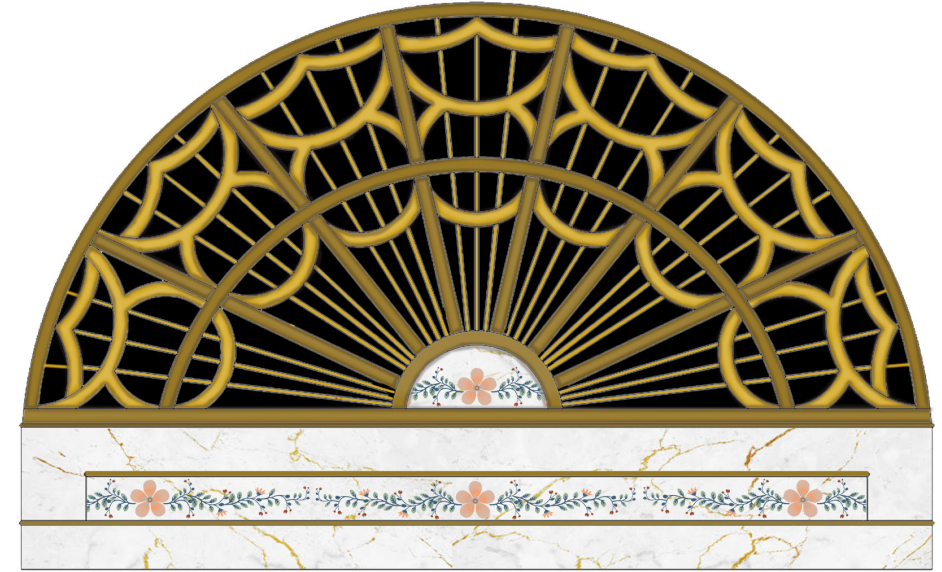

Rotating platform Front elevation

- White marble with gold and bronze veining with painted floral details.
- White marble with gold and bronze veining will give a neutral “canvas” for the costumes and lighting.
- The stairs and pouffe has a matching paint treatment

Rotating platform floor elevation

- Gold and bronze linework are meant to reinforce the birdcage theme.
- Painted floral motif is repeated.

FLOWER SAMPLE A
SEE FLOWER SAMPLE
RENDERING

GOLD SAMPLE

BRONZE SAMPLE

UPSTAGE PLATFORM

Upstage seating platform

SENSE AND SENSABILITY

US PLATFORM

- Gold and bronze linework are meant to reinforce the birdcage theme and ties into the treatment on the rotating platform and stage floor.
- Painted floral motif is repeated as well.