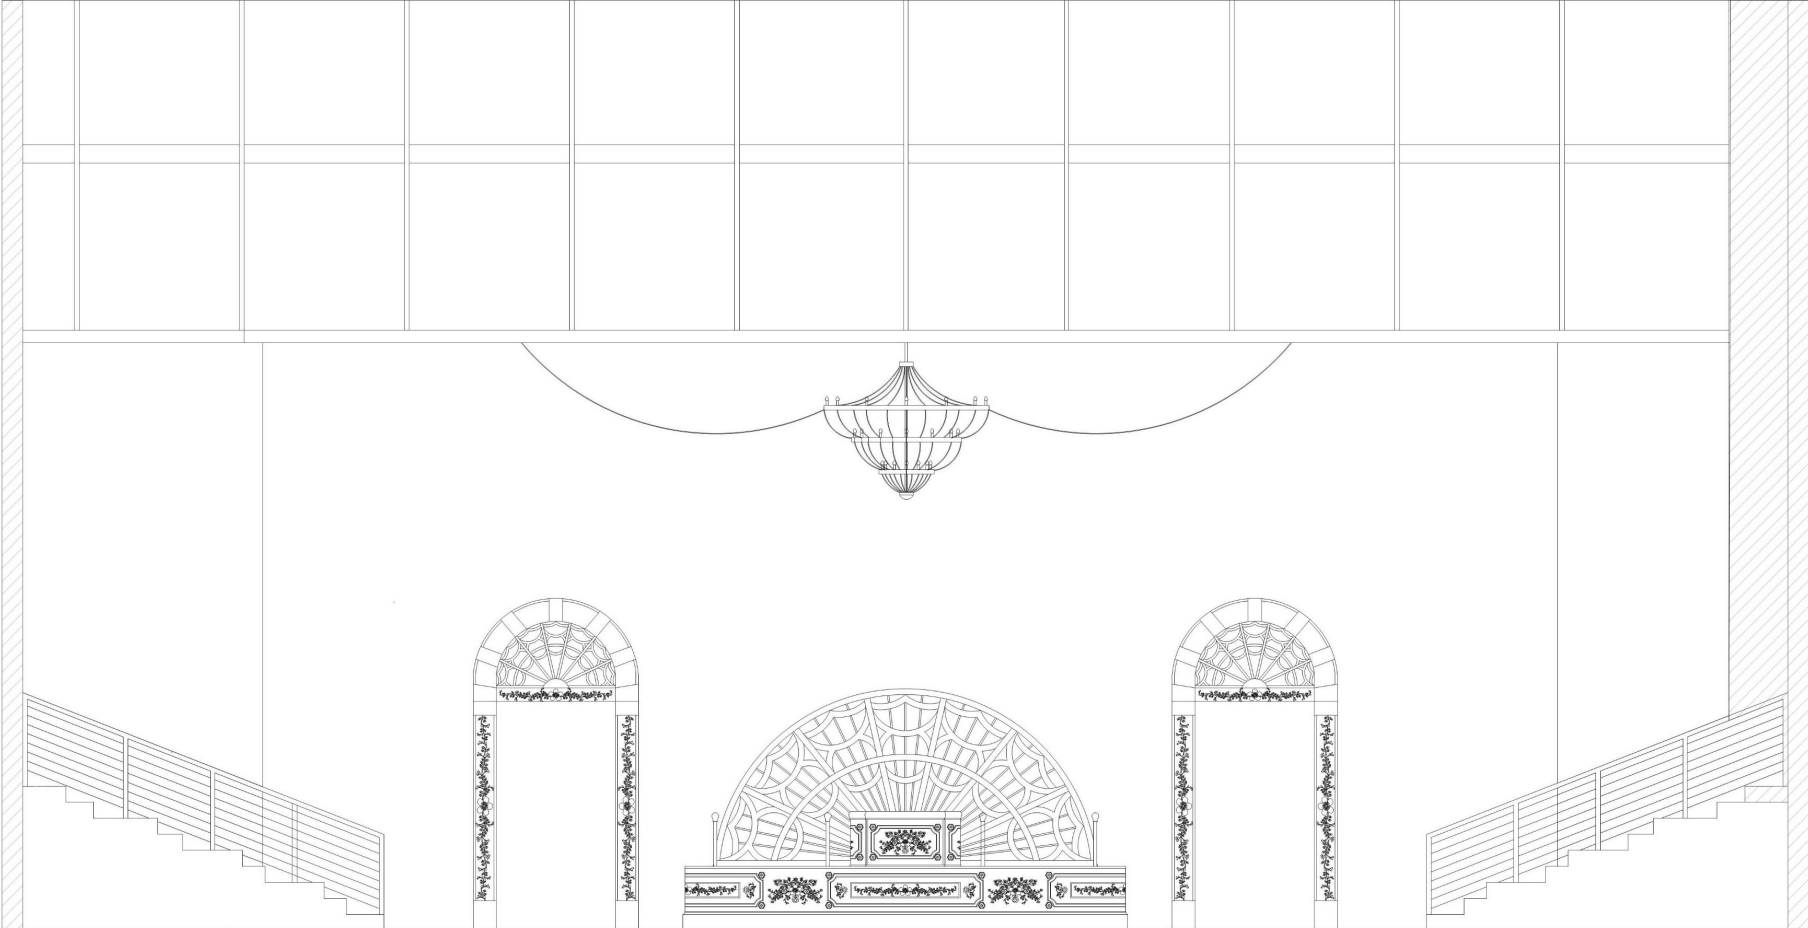

Color Palatte

First sketch

Final Rendering

Ground plan

- Rotating center platform
- Elevated seating area for cast members to observe the scene
- Mobile door units
- Mobile stair units
- Flexible use of furniture

Front Elevation

- Rotating center platform
- Elevated seating area for cast members to observe the scene
- Mobile door units
- Mobile stair units
- Flexible use of furniture

SCENIC DESIGN		
<i>Sense and Sensibility</i>		
PLATE NAME: PRELIM GROUND PLAN		PLATE
DIRECTOR: BILL CHURCH		01
DESIGNER: ELINORE LOOMIS		
TECH DIR: JEFFERY BLOCK		OF 01
HARVEY THEATER	DATE: 04-19-2024	SCALE: 1/4"=1'-0"

Rotating Platform

- Platform rotated by actors during the action of the show.
- Decorative posts used to assist actors in rotating platform.
- Three stair units are mobile

PLATFORM ROTATES AND IS POWERED BY ACTORS DURING THE ACTION OF THE SHOW.