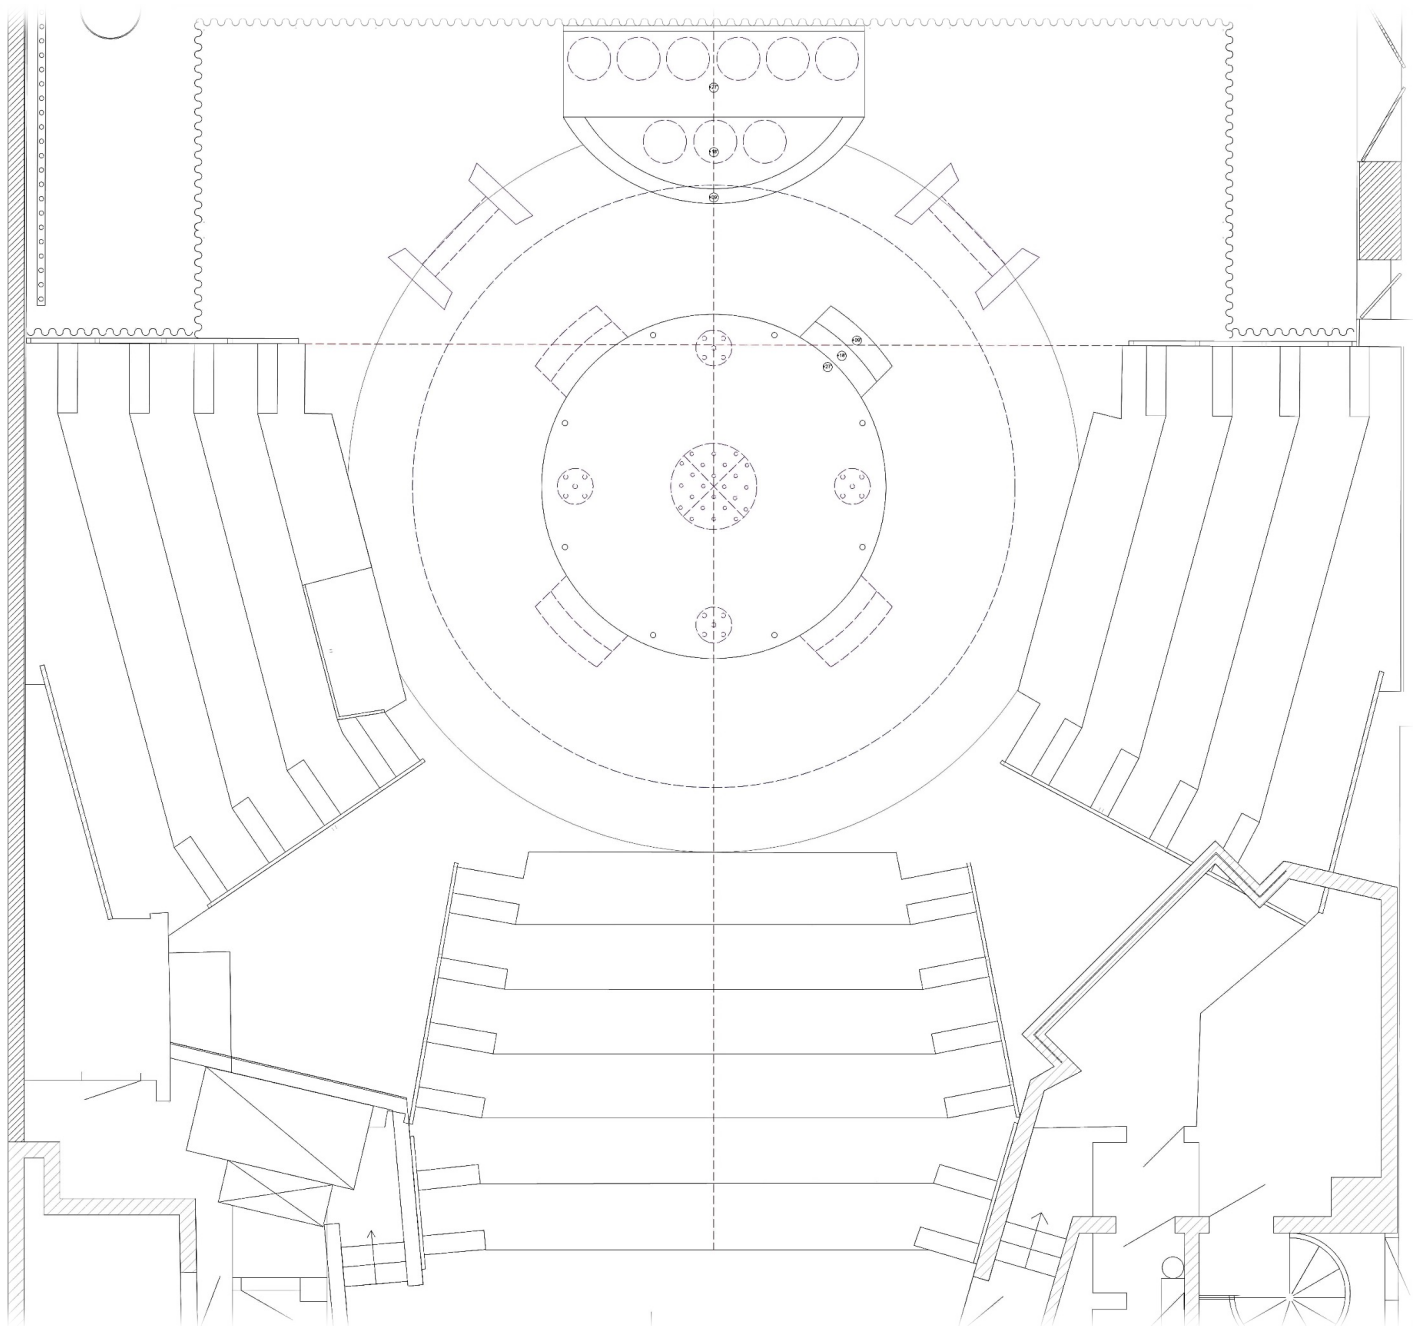

Color Palatte

First sketch

Final Rendering

Ground plan

- Rotating center platform
- Elevated seating area for cast members to observe the scene
- Mobile door units
- Mobile stair units
- Flexible use of furniture

Front Elevation

- Rotating center platform
- Elevated seating area for cast members to observe the scene
- Mobile door units
- Mobile stair units
- Flexible use of furniture

SCENIC DESIGN		
<i>Sense and Sensibility</i>		
PLATE NAME: PRELIM GROUND PLAN		PLATE
DIRECTOR: BILL CHURCH		01
DESIGNER: ELINORE LOOMIS		
TECH DIR: JEFFERY BLOCK		OF 01
HARVEY THEATER	DATE: 04-19-2024	SCALE: 1/4"=1'-0"