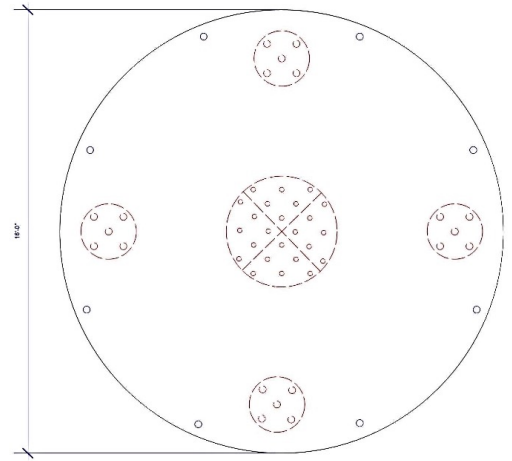

Rotating Platform

- Platform rotated by actors during the action of the show.
- Decorative posts used to assist actors in rotating platform.
- Three stair units are mobile

PLATFORM ROTATES AND IS POWERED BY ACTORS DURING THE ACTION OF THE SHOW.