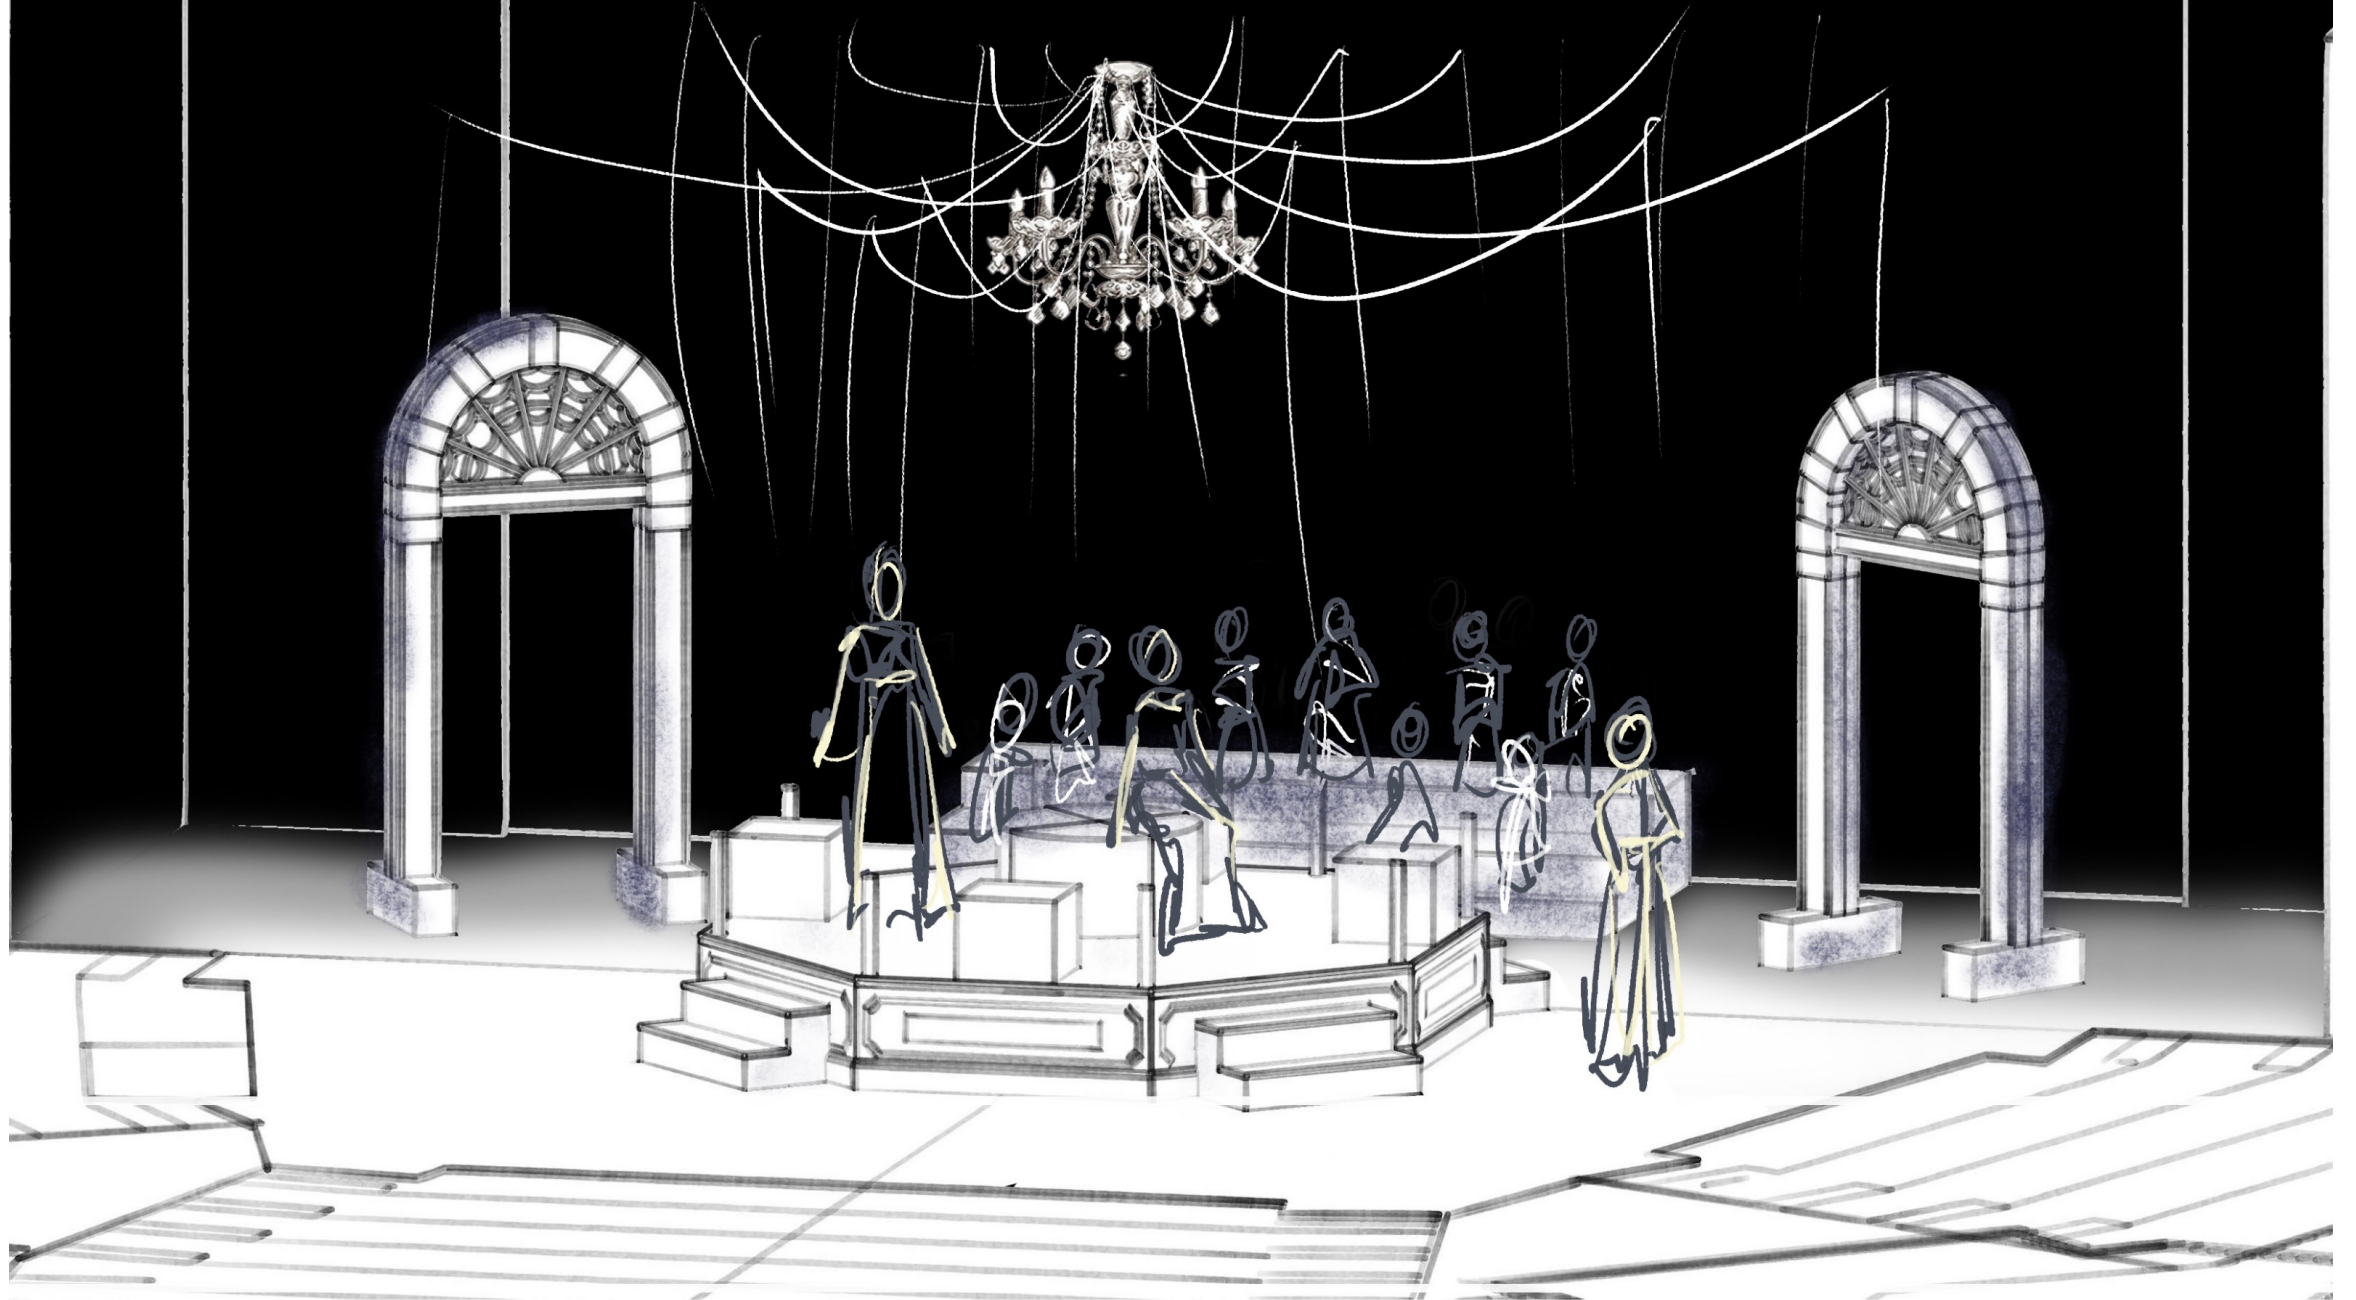

Color Palatte

First sketch

Final Rendering

Ground plan

- Rotating center platform
- Elevated seating area for cast members to observe the scene
- Mobile door units
- Mobile stair units
- Flexible use of furniture

Front Elevation

- Rotating center platform
- Elevated seating area for cast members to observe the scene
- Mobile door units
- Mobile stair units
- Flexible use of furniture

SCENIC DESIGN		
<i>Sense and Sensibility</i>		
PLATE NAME: PRELIM GROUND PLAN		PLATE
DIRECTOR: BILL CHURCH		01
DESIGNER: ELINORE LOOMIS		
TECH DIR: JEFFERY BLOCK		OF 01
HARVEY THEATER	DATE: 04-19-2024	SCALE: 1/4"=1'-0"

Rotating Platform

- Platform rotated by actors during the action of the show.
- Decorative posts used to assist actors in rotating platform.
- Three stair units are mobile

PLATFORM ROTATES AND IS POWERED BY ACTORS DURING THE ACTION OF THE SHOW.

Rotating platform Front elevation

- White marble with gold and bronze veining with painted floral details.
- White marble with gold and bronze veining will give a neutral “canvas” for the costumes and lighting.
- The stairs and pouffe has a matching paint treatment