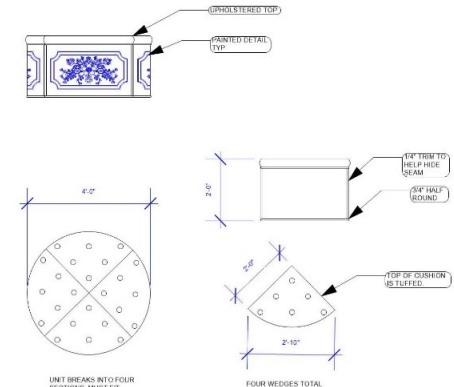

Doors and Furniture

- A place for gossips to observe the scene taking place on stage.
- This space will eventually be incorporated into the acting space of the play breaking through the cage.

STOOL, BUILD 4

POUFFE