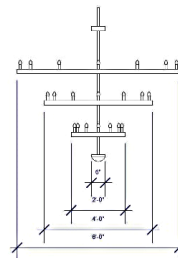

SENSE AND SENSABILITY

THEATER FLOOR ELEVATION B

Rotating platform floor elevation

- Gold and bronze linework are meant to reinforce the birdcage theme.
- Painted floral motif is repeated.