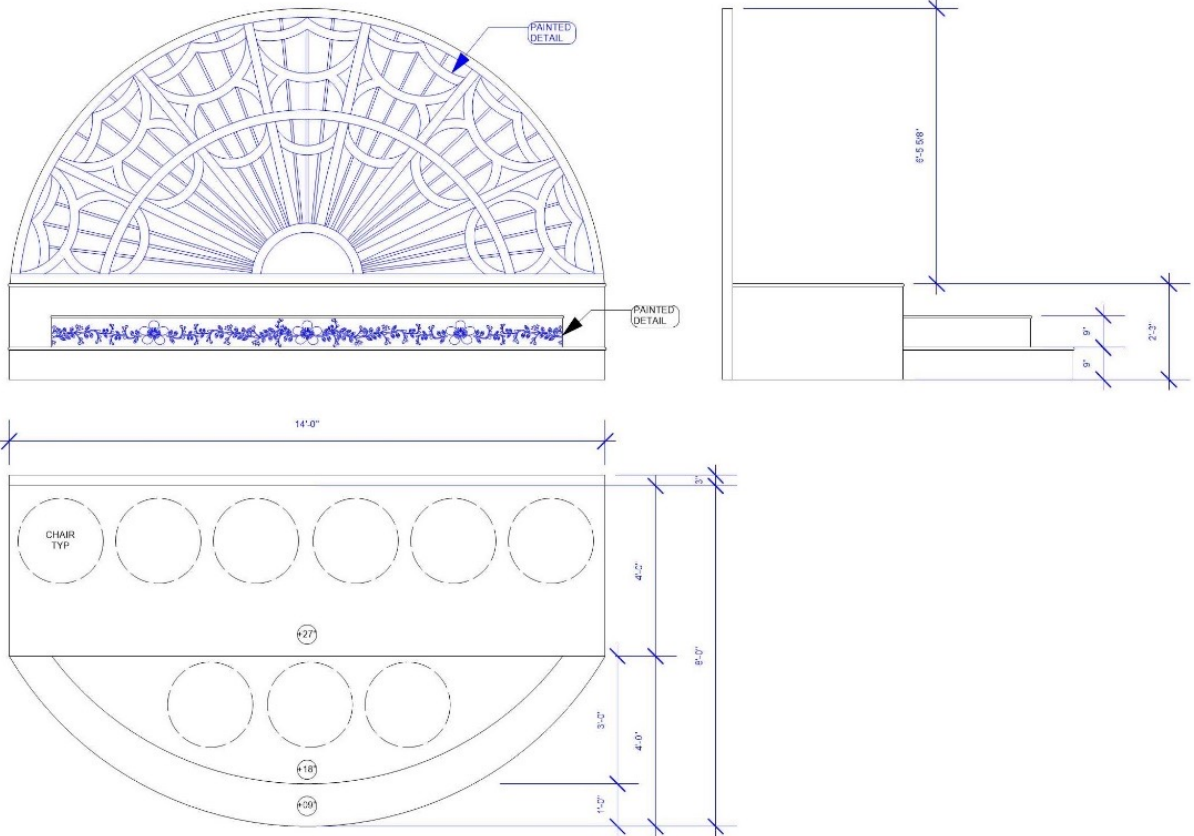

Color Palatte

First sketch

Final Rendering

Ground plan

- Rotating center platform
- Elevated seating area for cast members to observe the scene
- Mobile door units
- Mobile stair units
- Flexible use of furniture

Rotating platform floor elevation

- Gold and bronze linework are meant to reinforce the birdcage theme.
- Painted floral motif is repeated.

FLOWER SAMPLE A
SEE FLOWER SAMPLE
RENDERING

GOLD SAMPLE

BRONZE SAMPLE

SENSE AND SENSABILITY

DS PLATFORM FLOOR

Upstage Platform

- A place for gossips to observe the scene taking place on stage.
- This space will eventually be incorporated into the acting space of the play breaking through the cage.