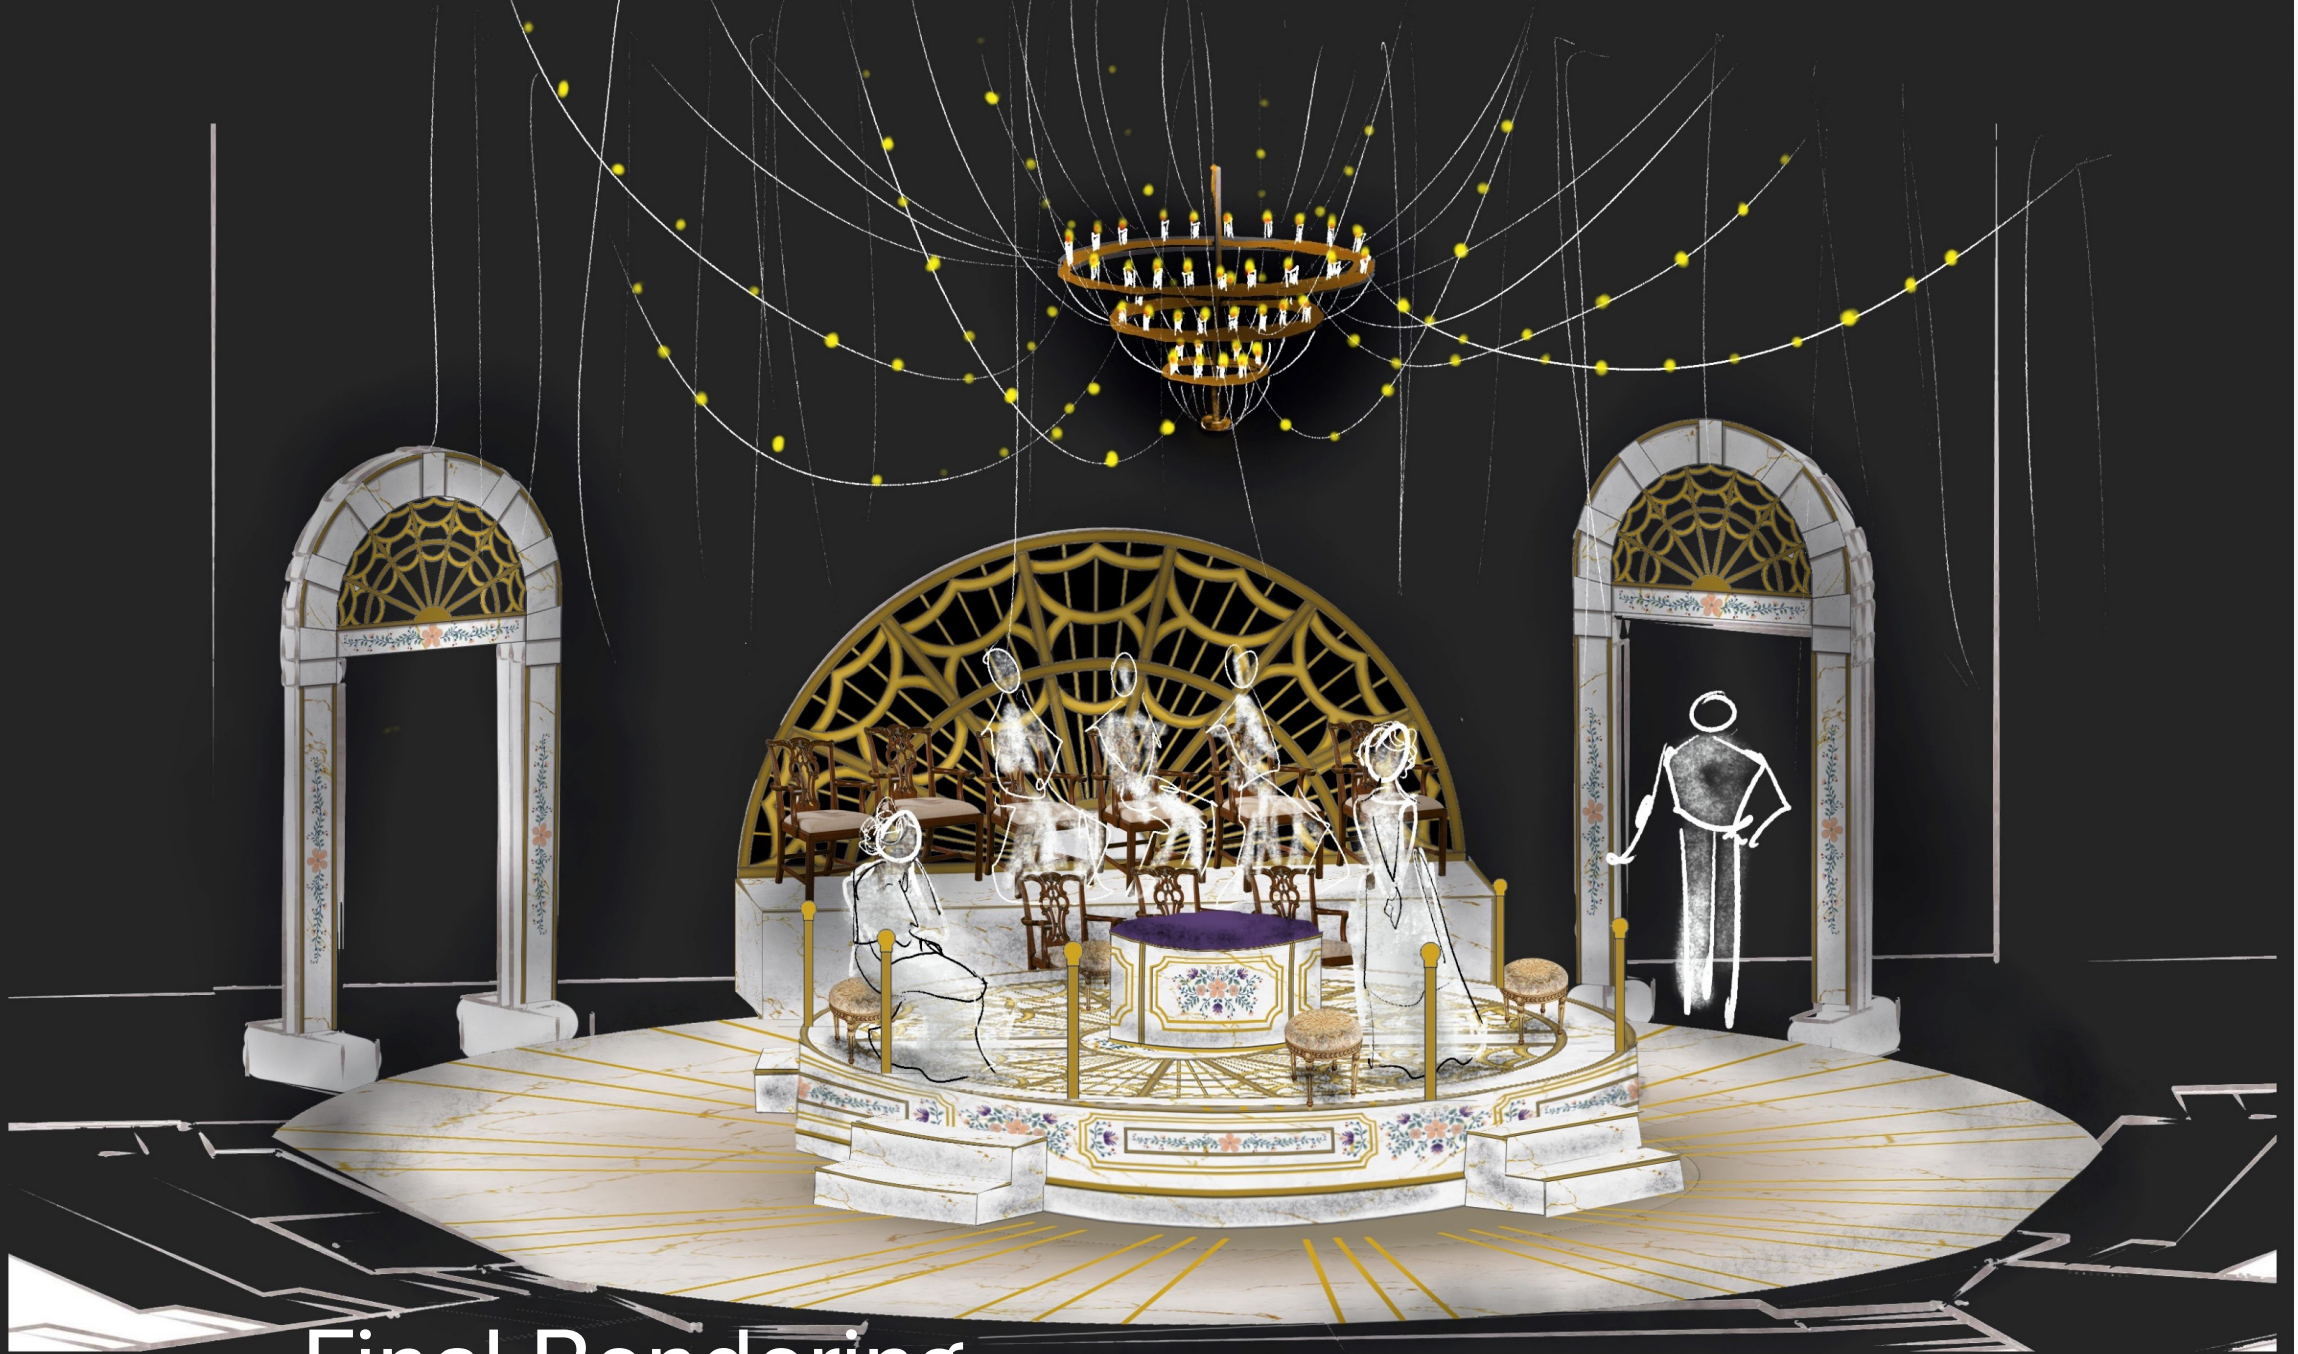

Color Palatte

First sketch

Final Rendering

Ground plan

- Rotating center platform
- Elevated seating area for cast members to observe the scene
- Mobile door units
- Mobile stair units
- Flexible use of furniture

Front Elevation

- Rotating center platform
- Elevated seating area for cast members to observe the scene
- Mobile door units
- Mobile stair units
- Flexible use of furniture

SCENIC DESIGN		
<i>Sense and Sensibility</i>		
PLATE NAME: PRELIM GROUND PLAN		PLATE
DIRECTOR: BILL CHURCH		01
DESIGNER: ELINORE LOOMIS		
TECH DIR: JEFFERY BLOCK		OF 01
HARVEY THEATER	DATE: 04-19-2024	SCALE: 1/4"=1'-0"

Rotating Platform

- Platform rotated by actors during the action of the show.
- Decorative posts used to assist actors in rotating platform.
- Three stair units are mobile

PLATFORM ROTATES AND IS POWERED BY ACTORS DURING THE ACTION OF THE SHOW.

SENSE AND SENSABILITY

DS PLATFORM FLOOR

Upstage Platform

- A place for gossips to observe the scene taking place on stage.
- This space will eventually be incorporated into the acting space of the play breaking through the cage.