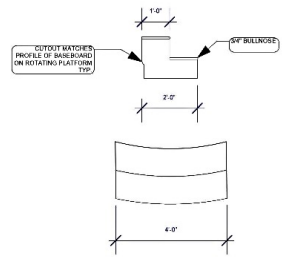

Rotating Platform

- Platform rotated by actors during the action of the show.
- Decorative posts used to assist actors in rotating platform.
- Three stair units are mobile