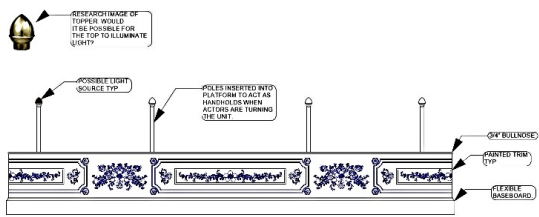

Rotating Platform

- Platform rotated by actors during the action of the show.
- Decorative posts used to assist actors in rotating platform.
- Three stair units are mobile

PLATFORM ROTATES AND IS POWERED BY ACTORS DURING THE ACTION OF THE SHOW.