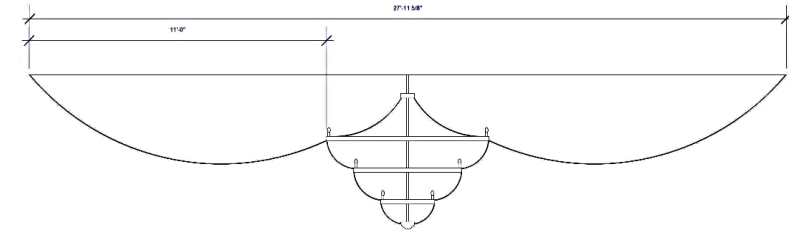

FLOWER SAMPLE C

Floral details

- The soft colors were inspired by the color images you saw before.
- The organic floral details soften the lines of the scenery.

R&R

Chandelier

- The Chandelier is oversized and exaggerated.
- Swags of pearls will create the sense of a cage around the space.
- Swags of festoons (lights) will be incorporated into the pearls.