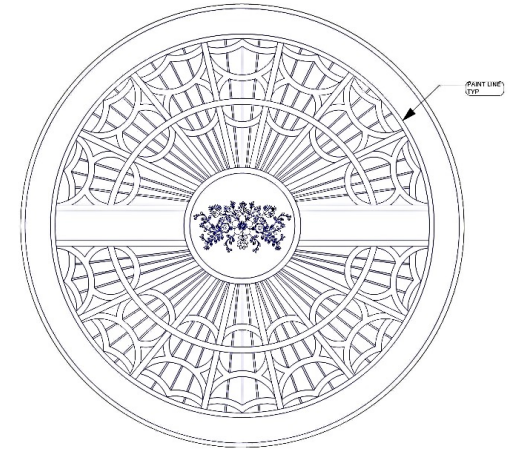

Front Elevation

- Rotating center platform
- Elevated seating area for cast members to observe the scene
- Mobile door units
- Mobile stair units
- Flexible use of furniture

SCENIC DESIGN		
<i>Sense and Sensibility</i>		
PLATE NAME: PRELIM GROUND PLAN		PLATE
DIRECTOR: BILL CHURCH		01
DESIGNER: ELINORE LOOMIS		
TECH DIR: JEFFERY BLOCK		OF 01
HARVEY THEATER	DATE: 04-19-2024	SCALE: 1/4"=1'-0"

Rotating Platform

- Platform rotated by actors during the action of the show.
- Decorative posts used to assist actors in rotating platform.
- Three stair units are mobile

PLATFORM ROTATES AND IS POWERED BY ACTORS DURING THE ACTION OF THE SHOW.