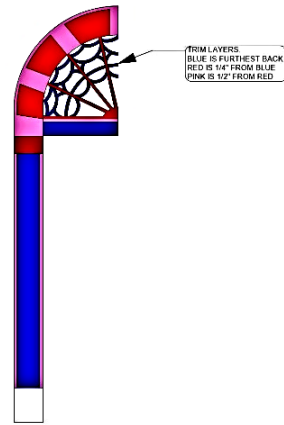

Doors and Furniture

- A place for gossips to observe the scene taking place on stage.
- This space will eventually be incorporated into the acting space of the play breaking through the cage.

MOBILE DOOR UNIT. BUILD 2

STOOL, BUILD 4